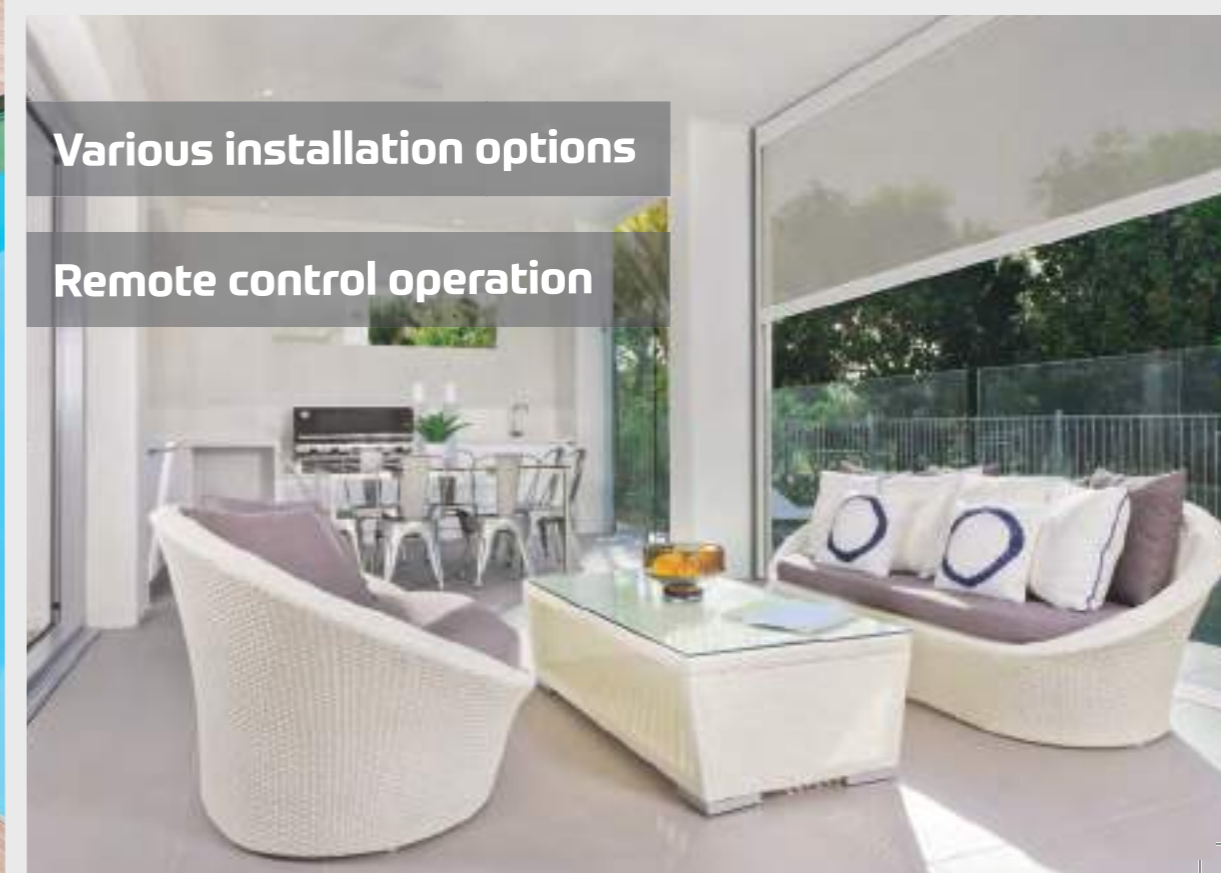

or the option of your custom colour choice

One way see through privacy mesh

Protect from the elements all year round

Fully enclosed pelmet

Robust bottom rail

Various installation options

Remote control operation